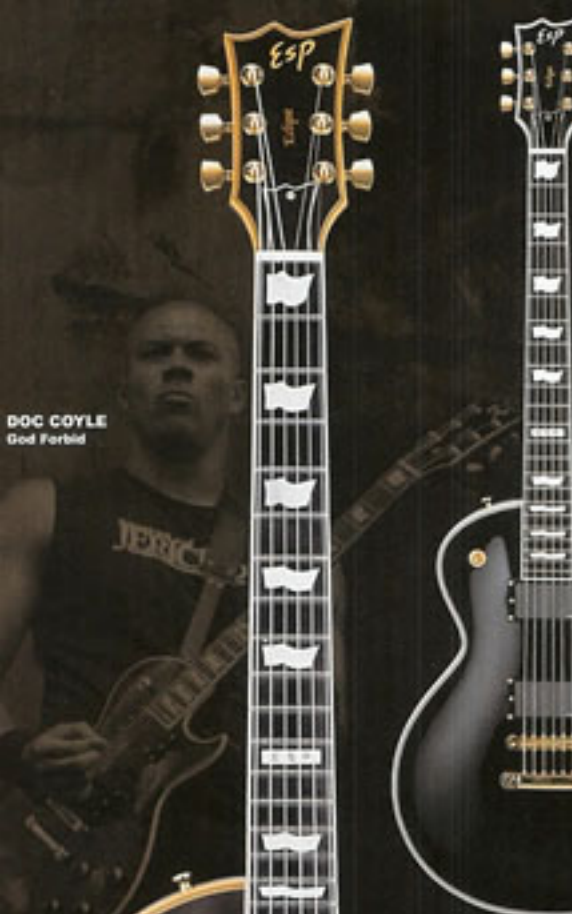

STANDARD Series Guitars Eclipse

DOC COYLE
God Forbid

Eclipse-I CTM

- Body : Mahogany w/ Custom Binding / Maple Top
- Neck : Mahogany w/ Custom Binding
- Finger Board : Ebony
- Construction / Scale : Set / 24.75"
- Tuners : Sperzel Locking Tuner
- Bridge / Hardware Color : Gotoh Tune Matic / Gold, BK
- Fret : 22 / XJ
- PU (N) : EMG-60 PU (BR) : EMG-81
- Control : 2 vol, 2 tone, 3 way-toggle
- Color : BK, VSK, DPS

TED AGUILAR
Death Angel

STUART MARSHALL
Dungeon

BAZIE
The 69 Eyes

Eclipse-I CTM : BK

Eclipse-I CTM : VSK

NEW COLOR

Eclipse-I CTM : DPS

Eclipse-NT

- Body : Mahogany
- Neck : Mahogany w/ White Binding
- Finger Board : Rosewood
- Construction / Scale : Set / 24.75"
- Tuners : Gotoh
- Bridge / Hardware Color : Tune Matic / BK
- Fret : 24 / XJ
- PU (N) : EMG-60 PU (BR) : EMG-81
- Control : CTS, 1 vol, 1 tone, 3 way-toggle
- Color : BK

Eclipse-I

- Body : Mahogany w/ White Binding / Maple Top
- Neck : Mahogany w/ White Binding
- Finger Board : Rosewood
- Construction / Scale : Set / 24.75"
- Tuners : Sperzel Locking Tuner
- Bridge / Hardware Color : Tune Matic / CHR
- Fret : 22 / XJ
- PU (N) : Seymour Duncan / APH-1n PU (BR) : Seymour Duncan / APH-1b
- Control : CTS, 2 vol, 2 tone (w/ push-push Tap SW), 3 way-toggle
- Color : DSSB, ACSB, BK